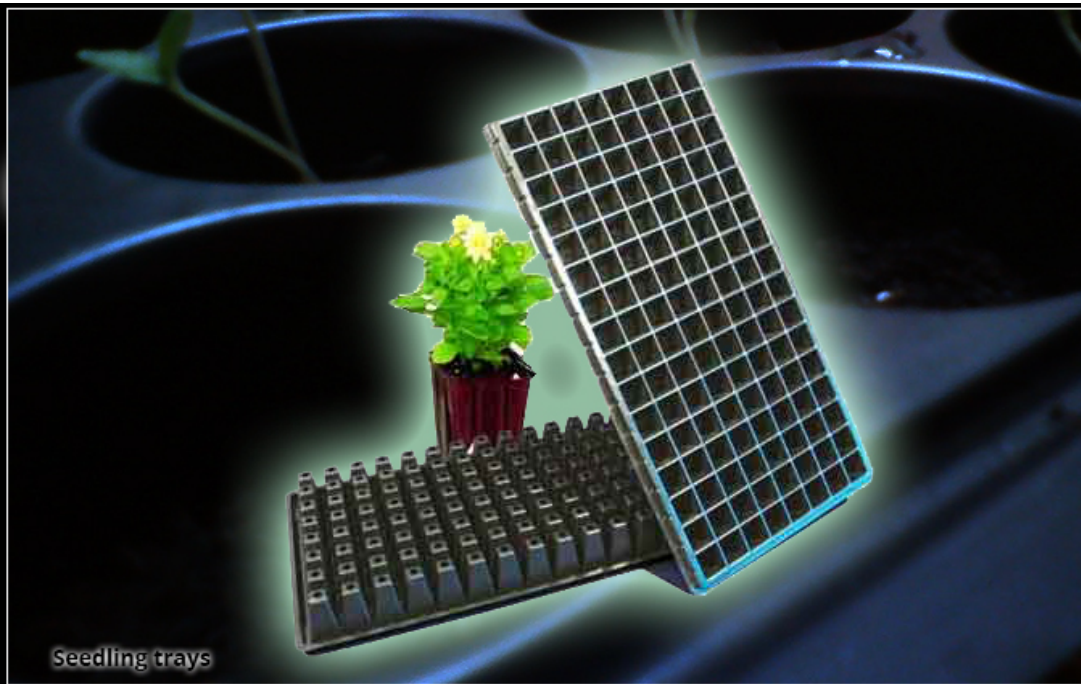

SEEDLING TRAYS

Seedling trays

We have quite different kinds of seedling trays, such as the 28 cells, 32, 45, 70, 104 cells. They are made of PE, HIPS or PVC. Used extensively in horticulture field like cultivating Propagating Vegetable, flowers and other plant from seed.

ELAY plastic design
THE WORLD'S LOCAL SUPPLIER

All dimensions are in cm.						>Loading
ITEM CODE	Cells	A	B	Dimension	Depth	pieces/pallet
EP_ST_12	12	39	28	∅ 9,0	8	4.900
EP_ST_15	15	45	28	□ 8,0	8	4.900
EP_ST_24	24	47	31	∅ 6,5	8,5	4.900
EP_ST_28	28	46,5	36,5	∅ 6,2	7,4	4.900
EP_ST_32	32	54	38,6	∅ 7,0	7	4.900
EP_ST_42	42	52	32	□ 5,5x5,8	7,4	4.900
EP_ST_45	45	52	32	∅ 5,3	7	4.900
EP_ST_48	48	50,7	33	□ 5,6x5,9	4,4	4.900
EP_ST_70	70	52,5	32,5	□ 4x4	7	4.900
EP_ST_77	77	48	31	∅ 3,5	4	4.900
EP_ST_85	85	51,5	31,5	∅ 4,2	4,5	4.900
EP_ST_104	104	51,5	31,5	∅ 3,1	4,5	4.900
EP_ST_200	200	54	28	□ 2,35x2,35	3,8	4.900

SEEDLING INSERTS

Seedling inserts

We have quite different kinds of seedling inserts, such as the 48 to 300 cells, They are made of PE, HIPS or PVC Used extensively in horticulture field like cultivating Propagating Vegetable, flowers and other plant from seed .